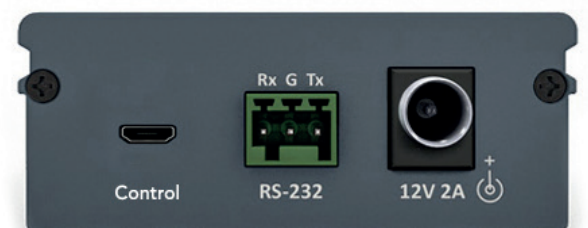

MS-63U1C-XR

USB-C Extender Set - up to 100m
for extending USB 3.2 Gen 1

Description:

The MSolutions MS-63U1C-XR is a professional grade USB-C 3.2 extender allowing for a single USB-C data channel to be extended to distances of up to 100m over a single Cat6A (or above) cable infrastructure. The extender features RS-232 serial pass-through, which expands the capabilities of this extender kit for a variety of commercial uses.

Key Features:

- Solves the challenge of extending USB 3.2 camera data and power over a single Cat6A (or above) cable up to 100m
- 1x USB-C channel for up to 5Gbps data connectivity of USB-C devices across the link
- Flexible USB extension for: USB-C PTZ cameras, hard drives, laptops and other USB-C peripherals
- Bi-directional RS-232 serial pass through

Device

Host