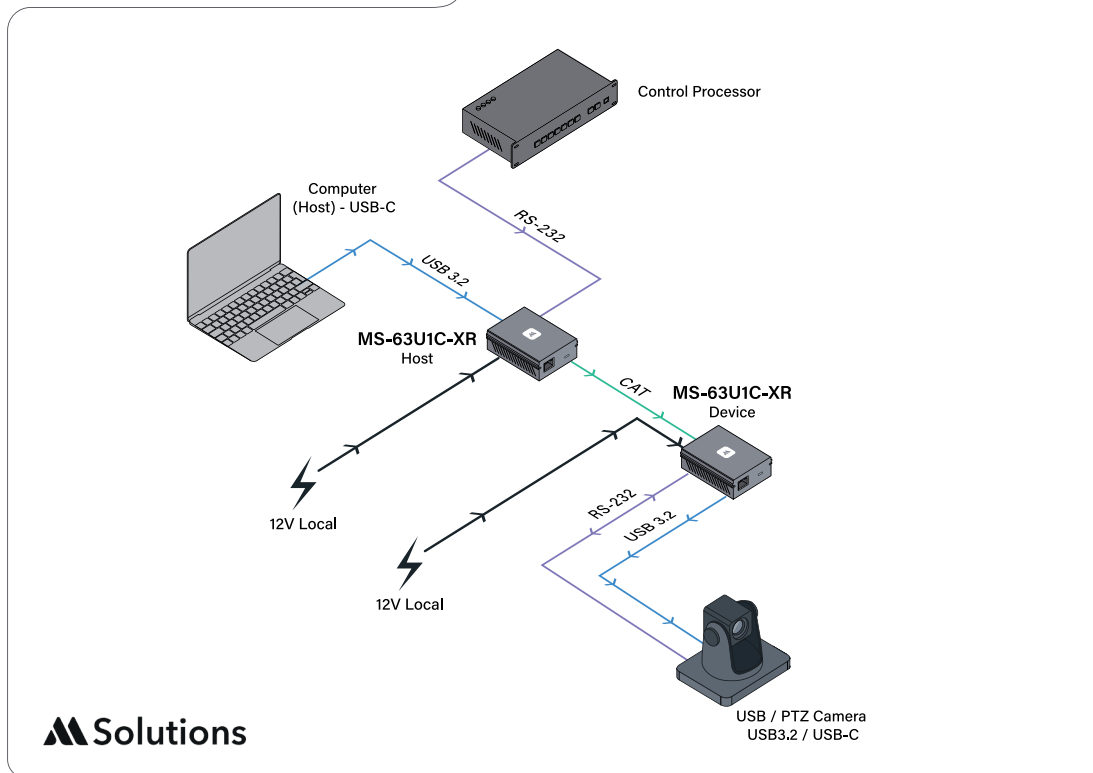

MS-63U1C-XR

Solutions

USB-C Extender Set - up to 100m
for extending USB 3.2 Gen 1

MS-63U1C-XR Schematic

MS-63U1C-XR
Host

MS-63U1C-XR
Device

USB 3.2

CAT

RS-232

Power

Specifications:

- USB connectivity Host: 1x USB-C (female) - data only
- USB connectivity Device: 1x USB-C (female) - data only
- Micro-USB connectivity (Host & Device): for product update, and Cloud control (future)
- RS-232 connectivity (Host & Device): 1x 3-pin phoenix connector, block included
- Power supply: 2x 12V 2A DC - connections on Host and Device
- Power consumption: 3W
- Individual unit dimensions (W x D x H): 60 x 84 x 25mm
- Individual unit weight: 0.1kg
- Package dimensions (W x D x H): 163 x 147 x 85mm
- Package weight: 0.5kg
- Master carton quantity: 18
- Master carton dimensions (W x D x H): 540 x 270 x 260mm
- Master carton weight: 10kg
- Operating temperature: 32°F to 104°F (0°C to 40°C)
- Storage temperature: -4°F to 140°F (-20°C to 60°C)
- Operating humidity: 0-80% non condensing

Solutions

USA (Toll Free): +1 888 3458995, Israel: +972 3 7207710
Email: sales@m4sol.com, Web: m4sol.com