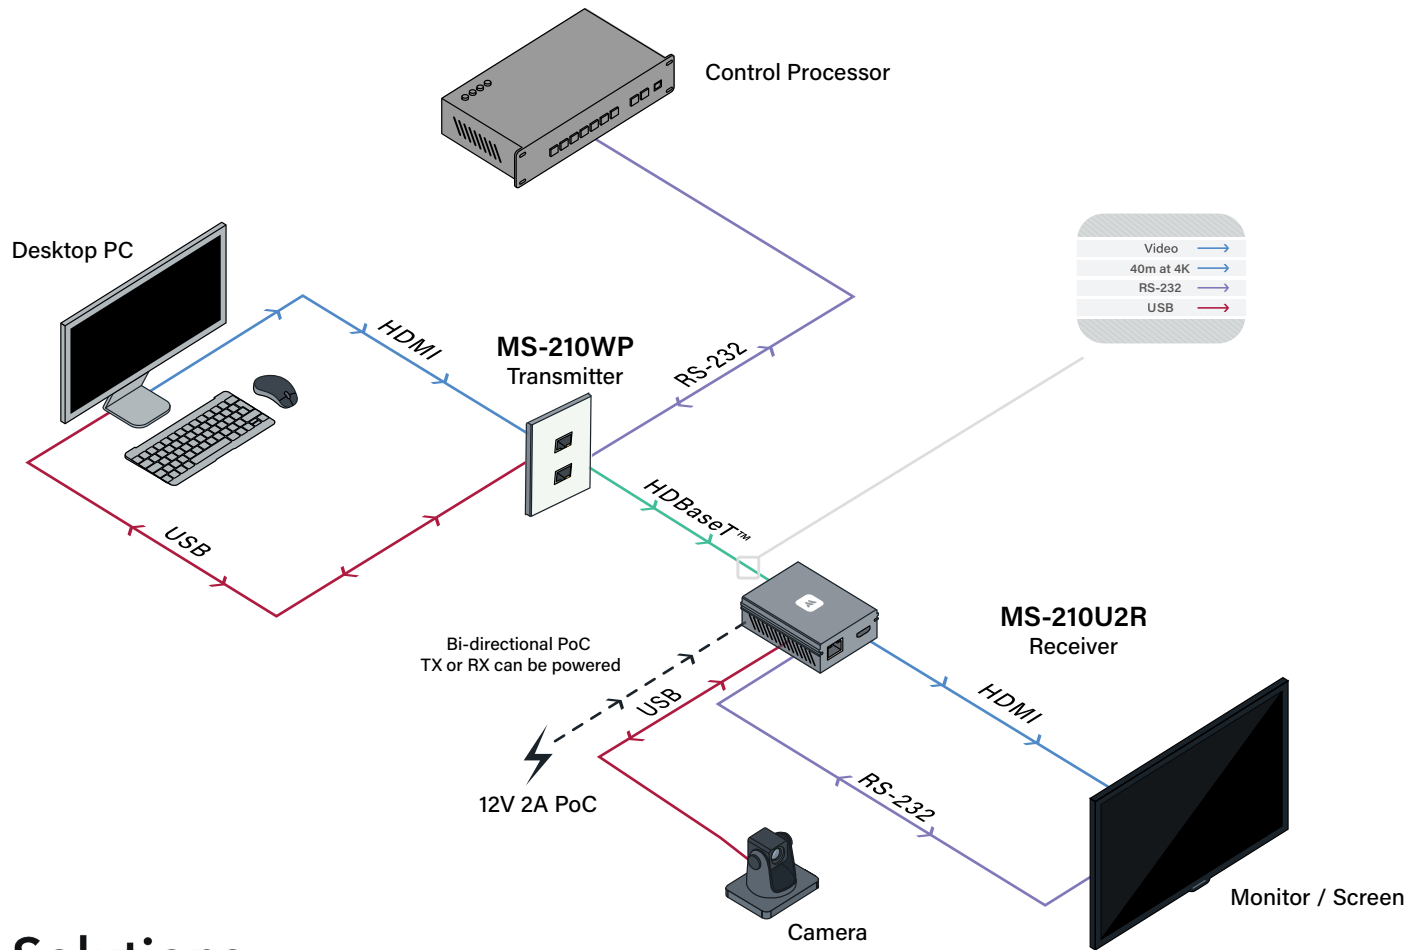

MS-210WP Schematic

MS-210WP
Transmitter

MS-210U2R
Receiver

- HDMI
- HDBaseT™
- RS-232
- USB