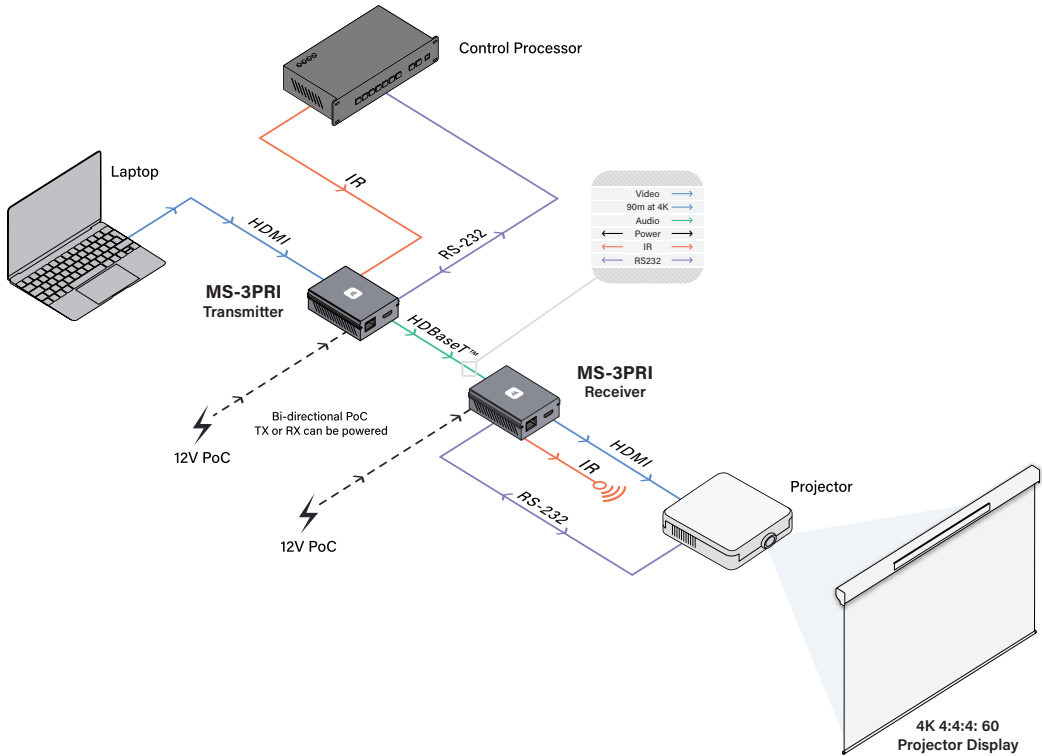

MS-3PRI Schematic

MS-3PRI Transmitter

MS-3PRI Receiver

- HDMI —
- HDBaseT™ —
- IR —
- RS-232 —