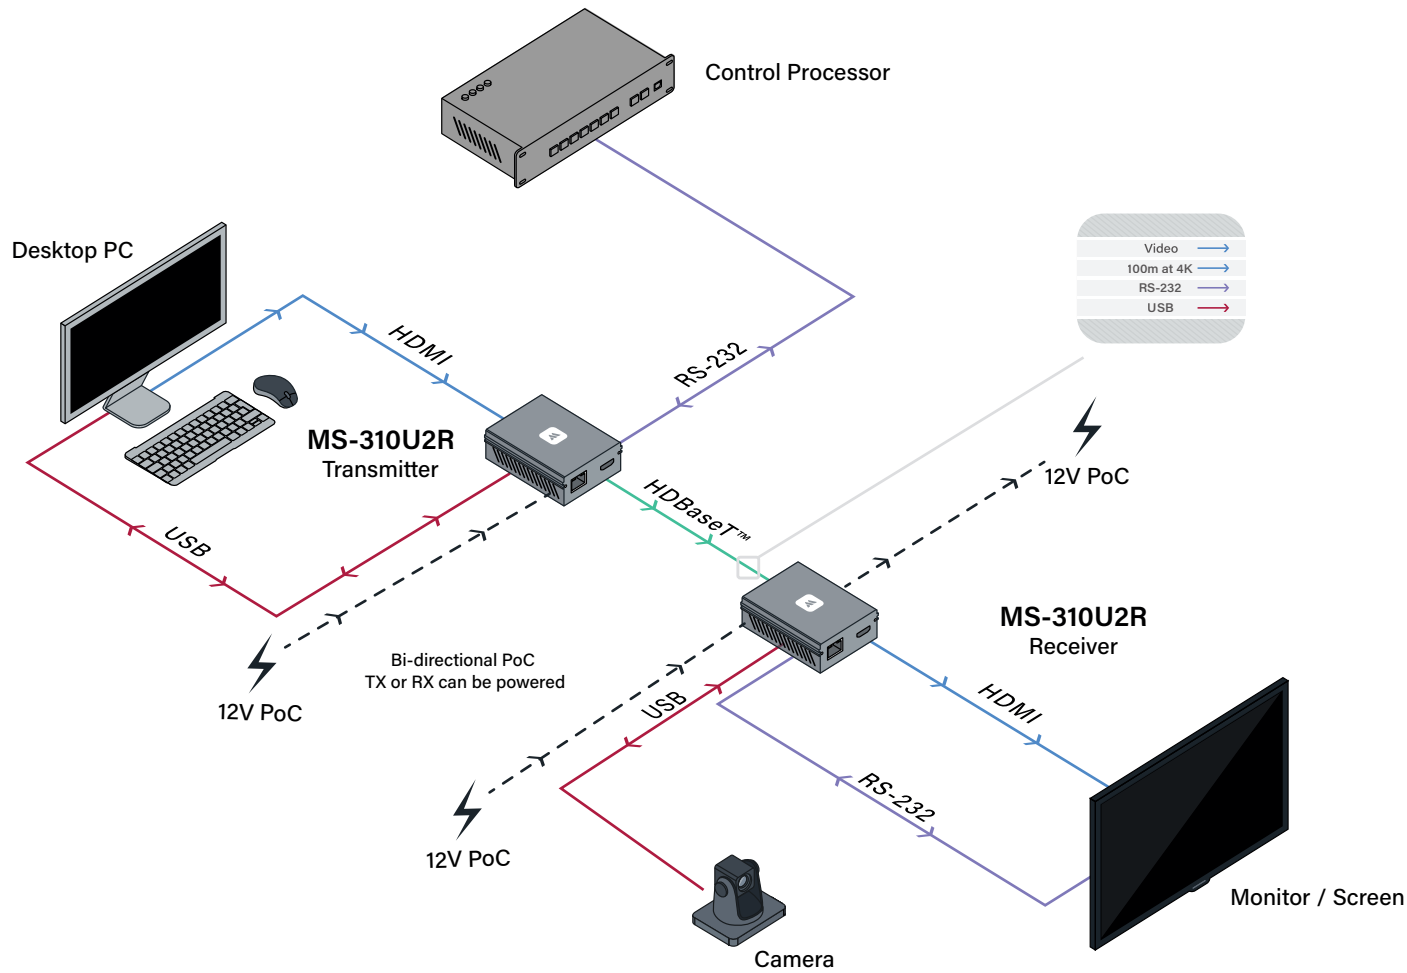

MS-310U2R Schematic

MS-310U2R
Transmitter

MS-310U2R
Receiver

- HDMI —
- HDBaseT™ —
- RS-232 —
- USB —