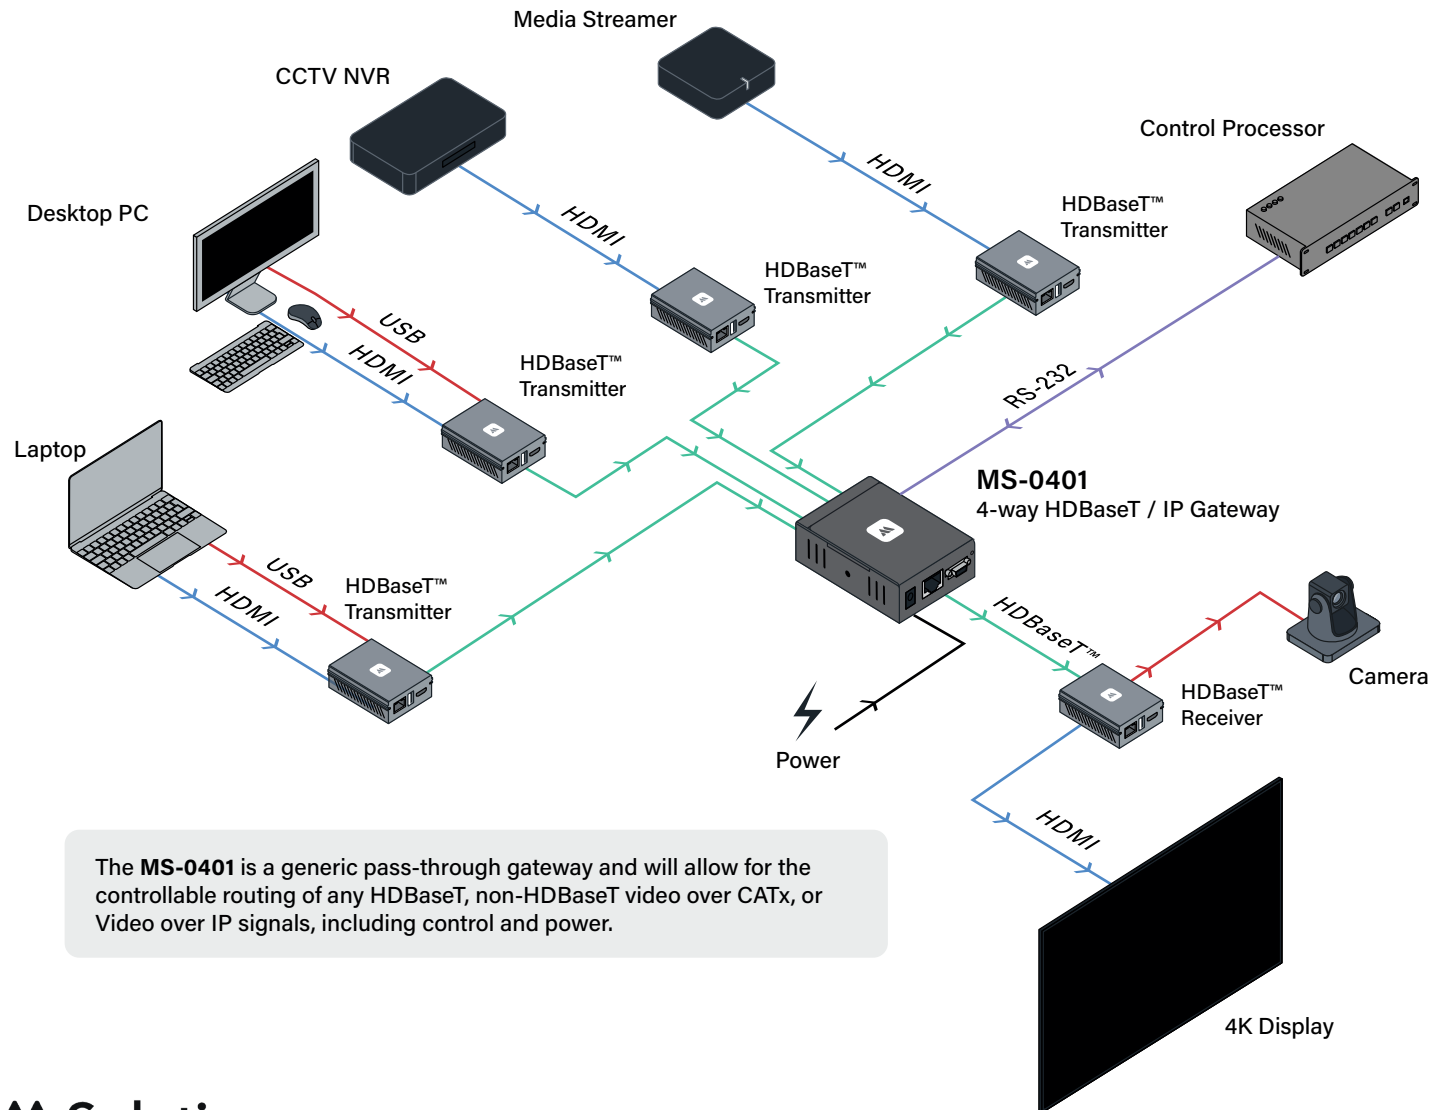

MS-0401 Schematic

The **MS-0401** is a generic pass-through gateway and will allow for the controllable routing of any HDBaseT, non-HDBaseT video over CATx, or Video over IP signals, including control and power.

- USB —
- HDMI —
- HDBaseT™ —
- RS-232 —