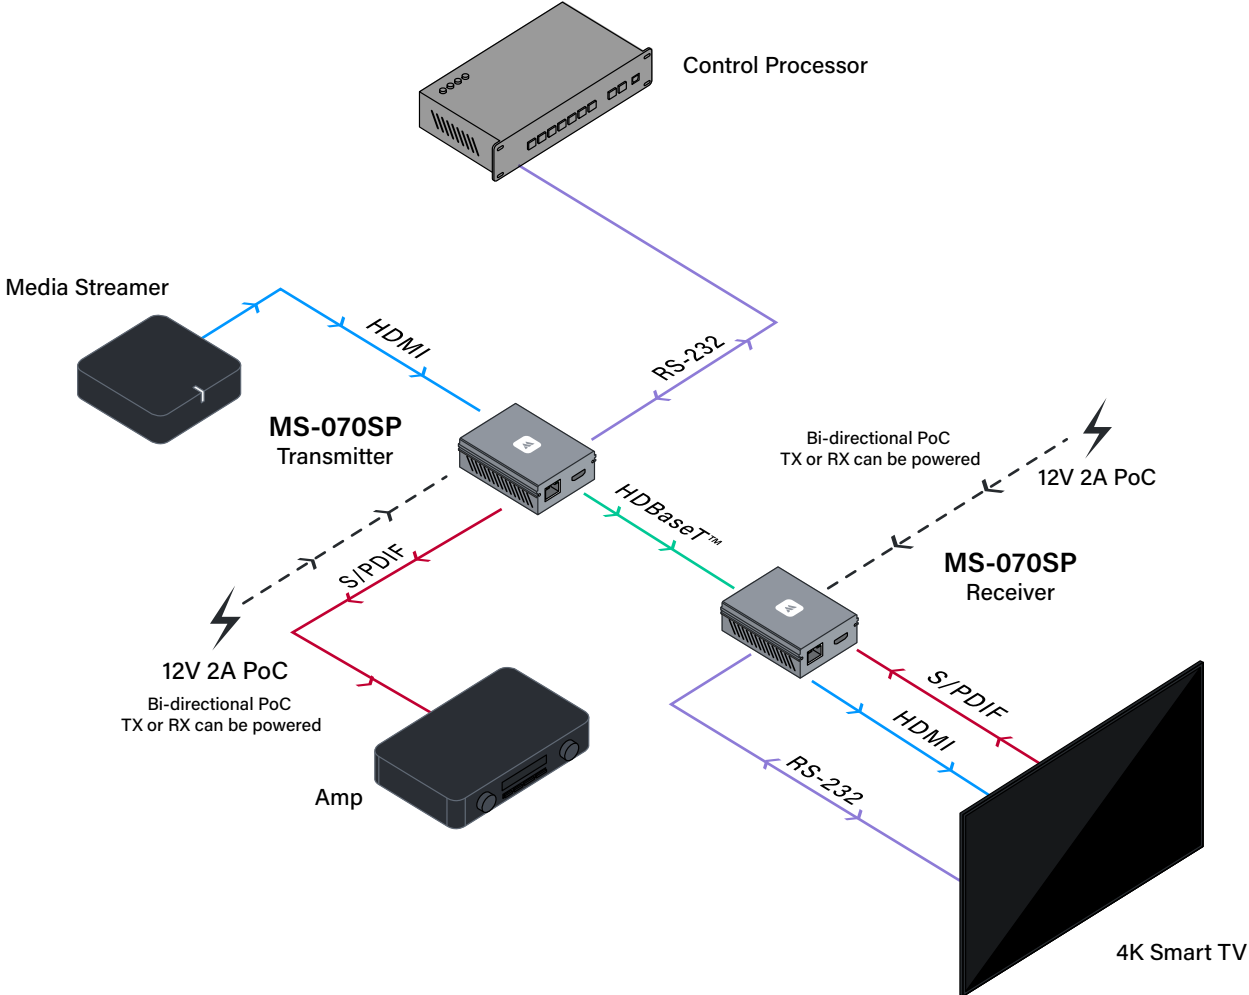

MS-070SP Schematic

MS-070SP
Transmitter

MS-070SP
Receiver

- HDMI —
- HDBaseT™ —
- RS-232 —
- Audio —