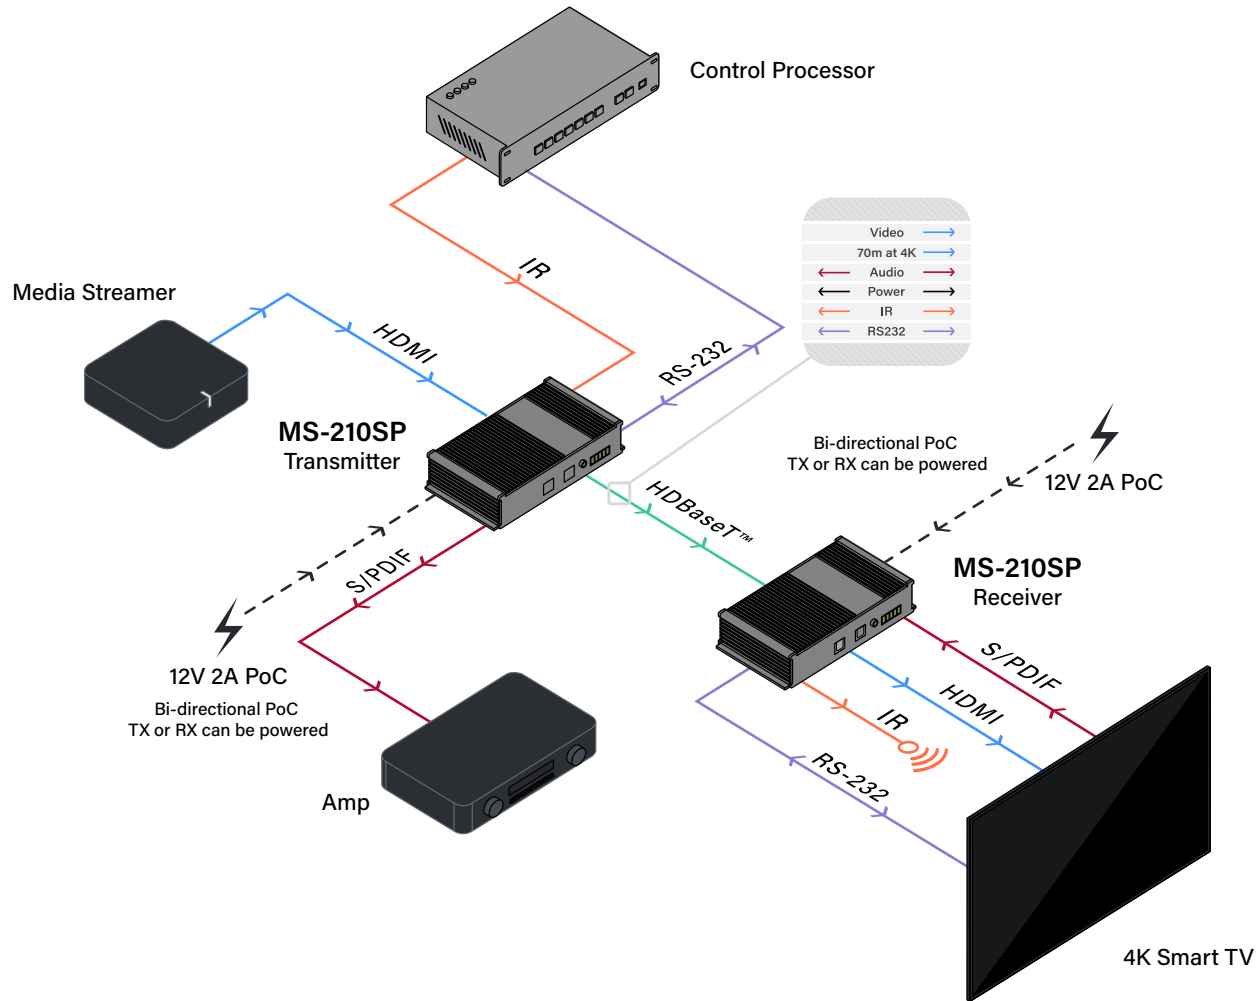

MS-210SP Schematic

MS-210SP
Transmitter

MS-210SP
Receiver

- HDMI —
- HDBaseT™ —
- IR —
- RS-232 —
- Audio —